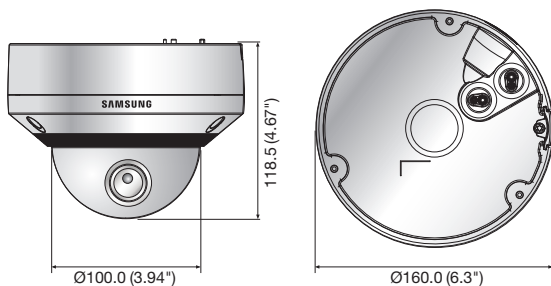

## Key Features

- Max. 1.3M (1280 x 1024) resolution
- 60fps@all resolutions
- 3 ~ 8.5mm (2.8x) motorized varifocal lens
- H.264, MJPEG dual codec, Multiple streaming
- Day & Night (ICR), WDR (130dB)
- Simple focus, P-Iris, Enhanced DIS, Defog
- Multi-crop streaming
- micro SD/SDHC/SDXC memory slot
- IR LED (12ea), IP66, IK10, Bi-directional audio support

## Dimensions

Unit : mm (inch)