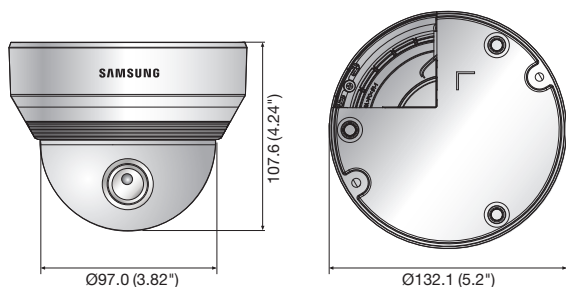

Dimensions

Unit : mm (inch)