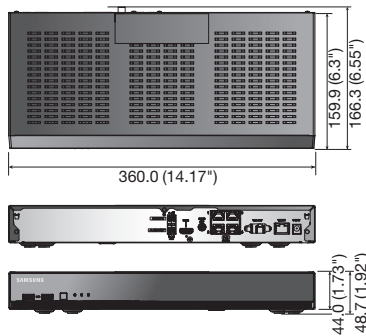

Dimensions

Unit : mm (inch)

SRN-473S