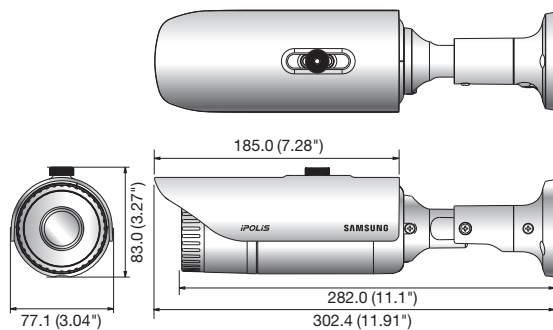

Dimensions

Unit : mm (inch)

* Data recorded on an SD memory card may be lost or damaged by data access during power-off, mechanical shock, memory card detachment, or other operations. Data loss or damage can also occur when a memory card reaches end of life, which varies according to operational conditions. No guarantee is given against damage (including passive damage).

SNO-6011RN/P