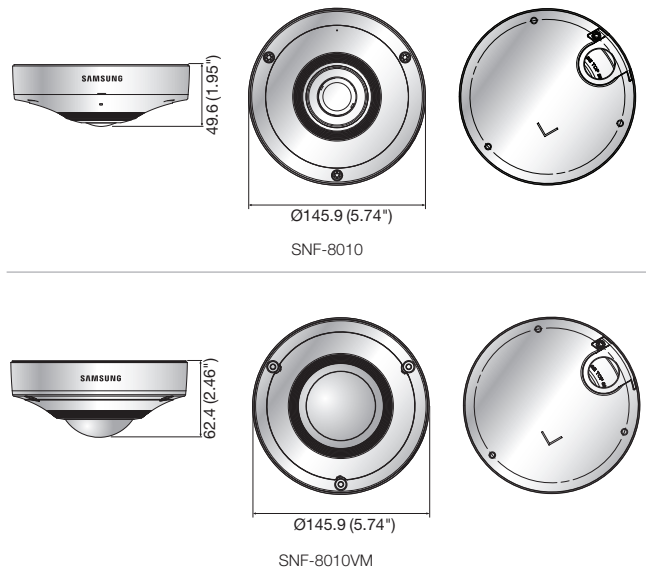

Dimensions

Accessories (Optional)