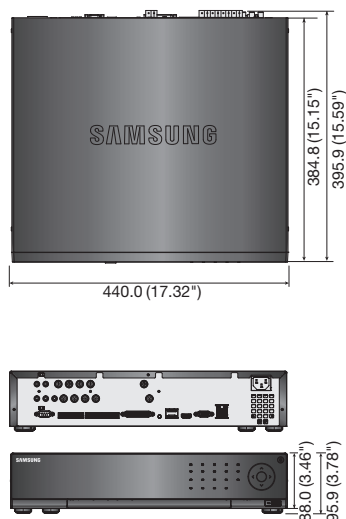

Dimensions

Unit : mm (inch)

		SRD-894
DISPLAY		
Video	Inputs	8CH BNC, 1080p / 720p AHD camera, NTSC/PAL
	Resolution	NTSC : 1920 x 1080, 1280 x 720, 960 x 480, 704 x 480 PAL : 1920 x 1080, 1280 x 720, 960 x 576, 704 x 576
Live	Frame Rate	NTSC : 240fps / PAL : 200fps
	Resolution	NTSC : 1920 x 1080, 1280 x 720, 960 x 480, 704 x 480 PAL : 1920 x 1080, 1280 x 720, 960 x 576, 704 x 576
	Multi Screen Display	1 / 4 / 7 / 9 / Sequence / PIP
PERFORMANCE		
Operating System	Embedded	Linux
Recording	Compression	H.264
	Record Rate	Up to 240fps@1920 x 1080 / Up to 200fps@1920 x 1080 Up to 240fps@1280 x 720 / Up to 200fps@1280 x 720 NTSC : Up to 240fps@960 x 480 / PAL : Up to 200fps@960 x 576 NTSC : Up to 240fps@704 x 480 / PAL : Up to 200fps@704 x 576 NTSC : Up to 240fps@704 x 240 / PAL : Up to 200fps@704 x 288 NTSC : Up to 240fps@352 x 240 / PAL : Up to 200fps@352 x 288
	Mode	NTSC : Manual, Schedule (Continuous / Event), Event (Pre / Post), Time lapse (1 ~ 30fps) PAL : Manual, Schedule (Continuous / Event), Event (Pre / Post), Time lapse (1 ~ 25fps)
	Event	Video loss, Motion (Level 1 ~ 10), Alarm, Tampering (Level 1 ~ 3)
	Overwrite Modes	Continuous
	Pre-alarm	Up to 30sec (5, 10, 20, 30sec)
	Post-alarm	Up to 6hour (5, 10, 20, 30sec, 1, 3, 5, 10, 20min, 1, 2, 3, 4, 5, 6hour)
Search & Playback	Search Mode	Date/Time, Event, Backup, POS, Motion (*All search include preview function)
	Playback Function	Fast forward / backward (2x, 4x, 8x, 16x, 32x, 64x) *Backward play with i-frame only Slow forward / backward (1/2x, 1/4x, 1/8x) Step forward / backward (2x, 4x, 8x, 16x, 32x, 64x) *Backward play with i-frame only
Network (IPv4)	Transmission Speed	Option 1) 1M ~ 2M (NTSC : 240fps, PAL : 200fps), 4CIF (NTSC : 240fps, PAL : 200fps) Option 2) 4CIF / 2CIF / CIF (NTSC : 120 / 240fps, PAL : 100 / 200fps)
	Bandwidth	Up to 64Mbps
	Bandwidth Control	Selectable
	Stream	H.264 (1080p / 720p / 4CIF / 2CIF / CIF selectable)
	Max. Remote Users	Search 3 / Live unicast 10 / Live multicast 20
	Protocol Support	TCP/IP, DHCP, PPPoE, SMTP, NTP, HTTP, DDNS, RTP, RTSP, SNMP
Smart Phone	Monitoring	SmartViewer, Webviewer, SSM (CMS)
	Platform	Android, iOS
	Protocol Support	RTP, RTSP, HTTP, CGI
Storage	Max. Remote Users	Live 4, Play back 1CH
	Internal HDD	Up to 4 SATA HDDs
	External (e-SATA Interface)	Up to 2 expansion bay (*Model : SVS-5R)
	USB (Backup)	2 USB ports
Security	File Format (Backup)	BU (DVR player), EXE (Include player), AVI
	Password Protection	1 Admin, 10 Group, 10 User per 1 group
	Data Authentication	Watermark
INTERFACE		
Monitors	VGA	1 VGA (1280 x 720, 1280 x 1024, 1920 x 1080)
	HDMI	1 HDMI (1280 x 720, 1280 x 1024, 1920 x 1080)
Audio	Spot Composite	Digital spot (2CH) *Included OSD on screen, Multi mode support
	Inputs / Output	8CH line in (Built-in 4CH, Option : Audio extension cable) / 1CH line out
	Compression	G.711
Alarm	Sampling Rate	8KHz
	Inputs / Output	Terminal 8 inputs (NO/NC) / Terminal 4 relay outputs (NO/NC), Rating : 30V DC / 2A, 250V AC / 0.25A
	Remote Notification	Notification via e-mail
Connections	Ethernet	1 RJ-45 10/100/1000 Base-T
	Serial Interface	RS-232/RS-485 (Full duplex) for PTZ, Samsung system keyboard
	USB	USB 2.0, 2 ports
	Application Support	Mouse, Remote controller
	RS-485 Protocol	Samsung-T/E, Pelco-D/P, Panasonic, Phillips, AD, DIAMOND, ERNA, KALATEL, VCL TP, VICON, ELMO, GE
	Coax Protocol	NTSC/PAL : Pelco-C (Coaxitron) AHD : ACP (AHD Coax Protocol)
GENERAL		
Electrical	Input Voltage / Current	100 ~ 240V AC ±10%, 50/60Hz, Auto ranging
	Power Consumption	Max. 31.6W (1 x 1T HDD)
Environmental	Operating Temperature	+0°C ~ +40°C (+32°F ~ +104°F)
	Operating Humidity	20% ~ 85% RH
Mechanical	Dimensions (WxHxD)	440.0 x 88.0 x 384.8mm (17.32" x 3.46" x 15.15")
	Weight (With hard disks)	Approx. 5.11Kg (11.27 lb)
Language		English, French, German, Spanish, Italian, Russian, Polish, Czech, Turkish, Netherlands, Portuguese, Swedish, Danish, Rumania, Serbia, Croatia, Hungary, Greek, Finnish, Norwegian, Korean, Japanese, Chinese (Traditional), Thai, Taiwanese (25 Language)