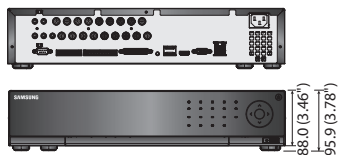

Dimensions

Unit : mm (inch)

SRD-1694		
DISPLAY		
Video	Inputs	16CH BNC, 1080p / 720p AHD camera, NTSC/PAL
	Resolution	NTSC : 1920 x 1080, 1280 x 720, 960 x 480, 704 x 480 PAL : 960 x 576, 704 x 576
Live	Frame Rate	NTSC : 480fps / PAL : 400fps
	Resolution	NTSC : 1920 x 1080, 1280 x 720, 960 x 480, 704 x 480 PAL : 960 x 576, 704 x 576
	Multi Screen Display	1 / 4 / 7 / 9 / 13 / 16 / 16A / Sequence / PIP
PERFORMANCE		
Operating System	Embedded	Linux
	Compression	H.264
Recording	Record Rate	Up to 480fps@1920 x 1080 / Up to 400fps@1920 x 1080 Up to 480fps@1280 x 720 / Up to 400fps@1280 x 720 NTSC : Up to 480fps@928 x 480 / PAL : Up to 400fps@928 x 576 NTSC : Up to 480fps@704 x 480 / PAL : Up to 400fps@704 x 576 NTSC : Up to 480fps@704 x 240 / PAL : Up to 400fps@704 x 288 NTSC : Up to 480fps@352 x 240 / PAL : Up to 400fps@352 x 288
	Mode	NTSC : Manual, Schedule (Continuous / Event), Event (Pre / Post), Time lapse (1 ~ 30fps) PAL : Manual, Schedule (Continuous / Event), Event (Pre / Post), Time lapse (1 ~ 25fps)
	Event	Video loss, Motion (Level 1 ~ 10), Alarm, Tampering (Level - Low, Medium, High)
	Overwrite Modes	Continuous
	Pre-alarm	Up to 30sec (5, 10, 20, 30sec)
	Post-alarm	Up to 6hour (5, 10, 20, 30sec, 1, 3, 5, 10, 20min, 1, 2, 3, 4, 5, 6hour)
Search & Playback	Search Mode	Date/Time, Event, Backup, POS (SD signal only), Motion (*All search include preview function)
	Playback Function	Fast forward / backward (2x, 4x, 8x, 16x, 32x, 64x) *Backward play with i-frame only Slow forward / backward (1/2x, 1/4x, 1/8x) Step forward / backward (2x, 4x, 8x, 16x, 32x, 64x) *Backward play with i-frame only
Network (IPv4)	Transmission Speed	Record stream : 1M ~ 2M (NTSC : 480fps, PAL : 400fps), 4CIF (NTSC : 480fps, PAL : 400fps) Network stream : 4CIF / 2CIF / CIF (NTSC : 120 / 240 / 480fps, PAL : 100 / 200 / 400fps)
	Bandwidth	Up to 64Mbps
	Bandwidth Control	Selectable
	Stream	Record stream and network stream selectable (at monitoring viewer)
	Max. Remote Users	Search 3 / Live unicast 10 / Live multicast 20
	Protocol Support	TCP/IP, DHCP, PPPoE, SMTP, NTP, HTTP, DDNS, RTP, RTSP, SNMP
Smart Phone	Monitoring	SmartViewer, Webviewer, SSM (CMS)
	Platform	Android, iOS
	Protocol Support	RTP, RTSP, HTTP, CGI
Storage	Max. Remote Users	Live 4, Search 1CH
	Internal HDD	Up to 8 SATA HDDs
	External (e-SATA Interface)	2 ports
	USB (Backup)	USB 2.0, 2 ports (Front 1, Back1)
Security	File Format (Backup)	BU (DVR player), SEC (Include player), AVI
	Password Protection	1 Admin, 10 Group, 10 User per 1 group
	Data Authentication	Watermark
INTERFACE		
Monitors	VGA	1 VGA (1280 x 720, 1280 x 1024, 1920 x 1080)
	HDMI	1 HDMI (1280 x 720, 1280 x 1024, 1920 x 1080)
	Spot Composite	Digital spot (1CH) *Included OSD on screen, Multi mode support
Audio	Inputs / Output	16CH line in (Built-in 4CH, Option : Audio extension cable) / 1CH line out
	Compression	G.711
	Sampling Rate	8KHz
Alarm	Inputs / Output	Terminal 16 inputs (NO/NC) / Terminal 4 relay outputs (NO/NC), Rating : 30V DC / 2A, 250V AC / 0.25A
	Remote Notification	Notification via e-mail
	Ethernet	1 RJ-45 10/100/1000 Base-T
Connections	Serial Interface	RS-232/RS-485 (Full duplex) for PTZ, Samsung system keyboard
	USB	USB 2.0, 2 ports
	Application Support	Mouse, Remote controller
	RS-485 Protocol	Samsung-T/E, Pelco-D/P, Panasonic, Phillips, AD, DIAMOND, ERNA, KALATEL, VCL TP, VICON, ELMO, GE
	Coax Protocol	NTSC/PAL : Pelco-C (Coaxitron), AHD : ACP (AHD Coax Protocol)
GENERAL		
Electrical	Input Voltage / Current	100 ~ 240V AC ±10%, 50/60Hz, Auto ranging
	Power Consumption	Max. 60W (1 x 1T HDD)
Environmental	Operating Temperature	+0°C ~ +40°C (+32°F ~ +104°F)
	Operating Humidity	20% ~ 85% RH
Mechanical	Dimensions (WxHxD)	440.0 x 88.0 x 384.8mm (17.32" x 3.46" x 15.15")
	Weight (With hard disks)	Approx. 5.67Kg (12.5 lb)
Language		English, French, German, Spanish, Italian, Russian, Polish, Czech, Turkish, Netherlands, Portuguese, Swedish, Danish, Rumania, Serbia, Croatia, Hungary, Greek, Finnish, Norwegian, Korean, Japanese, Chinese (Traditional), Thai, Taiwanese (25 Language)