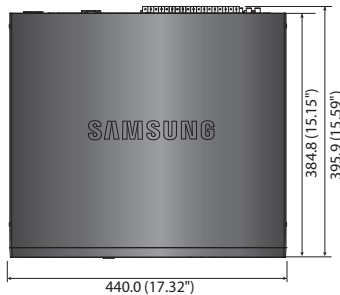

## Dimensions

Unit : mm (inch)

SRD-1694		
<b>DISPLAY</b>		
Video	Inputs	16CH BNC, 1080p / 720p AHD camera, NTSC/PAL
	Resolution	NTSC : 1920 x 1080, 1280 x 720, 960 x 480, 704 x 480 PAL : 960 x 576, 704 x 576
Live	Frame Rate	NTSC : 480fps / PAL : 400fps
	Resolution	NTSC : 1920 x 1080, 1280 x 720, 960 x 480, 704 x 480 PAL : 960 x 576, 704 x 576
	Multi Screen Display	1 / 4 / 7 / 9 / 13 / 16 / 16A / Sequence / PIP
<b>PERFORMANCE</b>		
Operating System	Embedded	Linux
	Compression	H.264
Recording	Record Rate	Up to 480fps@1920 x 1080 / Up to 400fps@1920 x 1080 Up to 480fps@1280 x 720 / Up to 400fps@1280 x 720 NTSC : Up to 480fps@928 x 480 / PAL : Up to 400fps@928 x 576 NTSC : Up to 480fps@704 x 480 / PAL : Up to 400fps@704 x 576 NTSC : Up to 480fps@704 x 240 / PAL : Up to 400fps@704 x 288 NTSC : Up to 480fps@352 x 240 / PAL : Up to 400fps@352 x 288
	Mode	NTSC : Manual, Schedule (Continuous / Event), Event (Pre / Post), Time lapse (1 ~ 30fps) PAL : Manual, Schedule (Continuous / Event), Event (Pre / Post), Time lapse (1 ~ 25fps)
	Event	Video loss, Motion (Level 1 ~ 10), Alarm, Tampering (Level - Low, Medium, High)
	Overwrite Modes	Continuous
	Pre-alarm	Up to 30sec (5, 10, 20, 30sec)
	Post-alarm	Up to 6hour (5, 10, 20, 30sec, 1, 3, 5, 10, 20min, 1, 2, 3, 4, 5, 6hour)
Search & Playback	Search Mode	Date/Time, Event, Backup, POS (SD signal only), Motion (*All search include preview function)
	Playback Function	Fast forward / backward (2x, 4x, 8x, 16x, 32x, 64x) *Backward play with i-frame only Slow forward / backward (1/2x, 1/4x, 1/8x) Step forward / backward (2x, 4x, 8x, 16x, 32x, 64x) *Backward play with i-frame only
Network (IPv4)	Transmission Speed	Record stream : 1M ~ 2M (NTSC : 480fps, PAL : 400fps), 4CIF (NTSC : 480fps, PAL : 400fps) Network stream : 4CIF / 2CIF / CIF (NTSC : 120 / 240 / 480fps, PAL : 100 / 200 / 400fps)
	Bandwidth	Up to 64Mbps
	Bandwidth Control	Selectable
	Stream	Record stream and network stream selectable (at monitoring viewer)
	Max. Remote Users	Search 3 / Live unicast 10 / Live multicast 20
	Protocol Support	TCP/IP, DHCP, PPPoE, SMTP, NTP, HTTP, DDNS, RTP, RTSP, SNMP
Smart Phone	Monitoring	SmartViewer, Webviewer, SSM (CMS)
	Platform	Android, iOS
	Protocol Support	RTP, RTSP, HTTP, CGI
Storage	Max. Remote Users	Live 4, Search 1CH
	Internal HDD	Up to 8 SATA HDDs
	External (e-SATA Interface)	2 ports
	USB (Backup)	USB 2.0, 2 ports (Front 1, Back1)
Security	File Format (Backup)	BU (DVR player), SEC (Include player), AVI
	Password Protection	1 Admin, 10 Group, 10 User per 1 group
	Data Authentication	Watermark
<b>INTERFACE</b>		
Monitors	VGA	1 VGA (1280 x 720, 1280 x 1024, 1920 x 1080)
	HDMI	1 HDMI (1280 x 720, 1280 x 1024, 1920 x 1080)
	Spot Composite	Digital spot (1CH) *Included OSD on screen, Multi mode support
Audio	Inputs / Output	16CH line in (Built-in 4CH, Option : Audio extension cable) / 1CH line out
	Compression	G.711
	Sampling Rate	8KHz
Alarm	Inputs / Output	Terminal 16 inputs (NO/NC) / Terminal 4 relay outputs (NO/NC), Rating : 30V DC / 2A, 250V AC / 0.25A
	Remote Notification	Notification via e-mail
	Ethernet	1 RJ-45 10/100/1000 Base-T
Connections	Serial Interface	RS-232/RS-485 (Full duplex) for PTZ, Samsung system keyboard
	USB	USB 2.0, 2 ports
	Application Support	Mouse, Remote controller
	RS-485 Protocol	Samsung-T/E, Pelco-D/P, Panasonic, Phillips, AD, DIAMOND, ERNA, KALATEL, VCL TP, VICON, ELMO, GE
	Coax Protocol	NTSC/PAL : Pelco-C (Coaxitron), AHD : ACP (AHD Coax Protocol)
<b>GENERAL</b>		
Electrical	Input Voltage / Current	100 ~ 240V AC ±10%, 50/60Hz, Auto ranging
	Power Consumption	Max. 60W (1 x 1T HDD)
Environmental	Operating Temperature	+0°C ~ +40°C (+32°F ~ +104°F)
	Operating Humidity	20% ~ 85% RH
Mechanical	Dimensions (WxHxD)	440.0 x 88.0 x 384.8mm (17.32" x 3.46" x 15.15")
	Weight (With hard disks)	Approx. 5.67Kg (12.5 lb)
Language		English, French, German, Spanish, Italian, Russian, Polish, Czech, Turkish, Netherlands, Portuguese, Swedish, Danish, Rumania, Serbia, Croatia, Hungary, Greek, Finnish, Norwegian, Korean, Japanese, Chinese (Traditional), Thai, Taiwanese (25 Language)