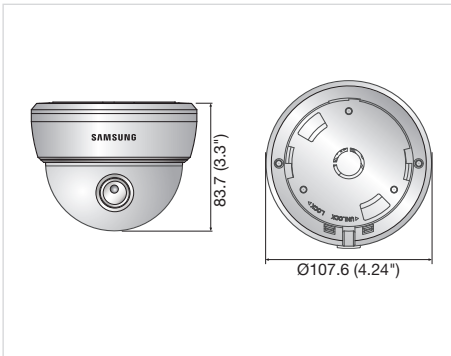

Dimensions

Unit : mm (inch)